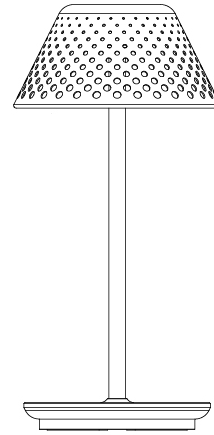

#### PHYSICAL

Shape: Abstract  
 Diameter (mm): 200  
 Diameter (in): 7 7/8  
 Height (mm): 415  
 Height (in): 16 5/16  
 Light Distribution: Direct  
 Screws: No visible screws  
 Diffuser: Polycarbonate  
 Fixture Finish: WHI / BRZ  
 Fixture Material: Metal  
 Upon Request: Finishes - Corten, Anthracite

#### PHYSICAL

Shape: Abstract  
 Diameter (mm): 200  
 Diameter (in): 7 7/8  
 Height (mm): 420  
 Height (in): 16 9/16  
 Screws: No visible screws  
 Diffuser: Polycarbonate  
 Fixture Finish: WHI / BRZ  
 Fixture Material: Metal  
 Cable Details: 1200mm / 47 1/4"  
 Upon Request: Finishes - Corten, Anthracite

#### OPTICAL

Optic°: 87  
 Beam Angle: Wide  
 Adjustability: Fixed

Ø200mm 7 7/8"

420mm 16 9/16"

180mm 7 1/16"